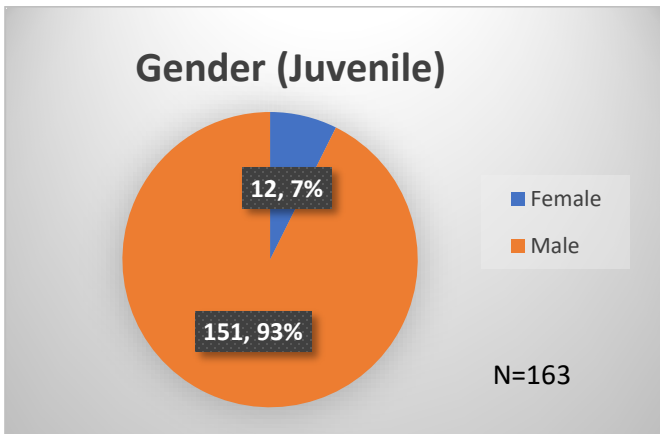

Daily Data Dashboard – December 4, 2023
Demographics for JTDC Population
Monday Morning Midnight Count

Total # of probation Involved youth¹: 1,337

¹ Probation Active: Any youth who is pending sentencing with an active social history, has been formally placed on probation or supervision with Cook County Juvenile Probation on the date of the report.