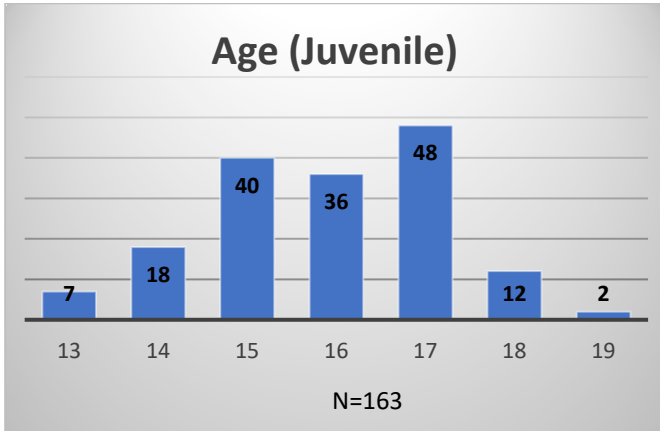

Daily Data Dashboard – December 4, 2023
Demographics for JTDC Population
Monday Morning Midnight Count

Total # of probation Involved youth¹: 1,337

¹ Probation Active: Any youth who is pending sentencing with an active social history, has been formally placed on probation or supervision with Cook County Juvenile Probation on the date of the report.

Daily Data Dashboard – December 4, 2023
Demographics for JTDC Population
Monday Morning Midnight Count