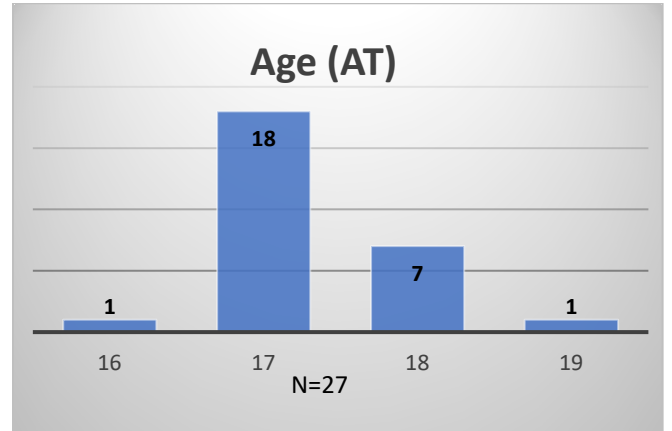

Daily Data Dashboard – December 4, 2023
Demographics for JTDC Population
Monday Morning Midnight Count

Total # of probation Involved youth¹: 1,337

¹ Probation Active: Any youth who is pending sentencing with an active social history, has been formally placed on probation or supervision with Cook County Juvenile Probation on the date of the report.