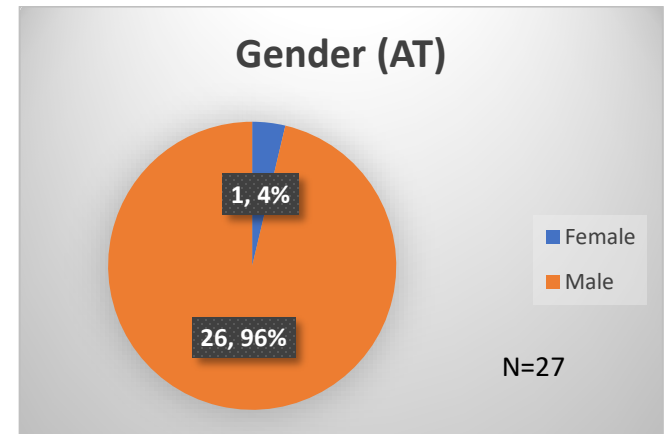

Daily Data Dashboard – December 4, 2023
Demographics for JTDC Population
Monday Morning Midnight Count

Total # of probation Involved youth¹: 1,337

¹ Probation Active: Any youth who is pending sentencing with an active social history, has been formally placed on probation or supervision with Cook County Juvenile Probation on the date of the report.