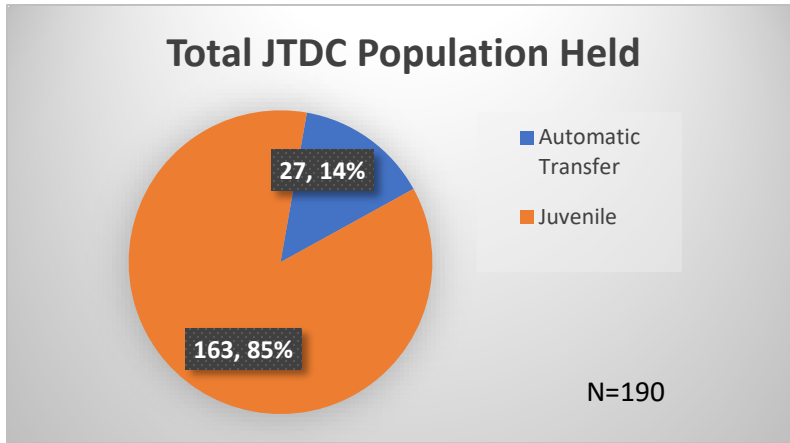

Daily Data Dashboard – December 4, 2023
Demographics for JTDC Population
Monday Morning Midnight Count

Total # of probation Involved youth¹: 1,337

¹ Probation Active: Any youth who is pending sentencing with an active social history, has been formally placed on probation or supervision with Cook County Juvenile Probation on the date of the report.